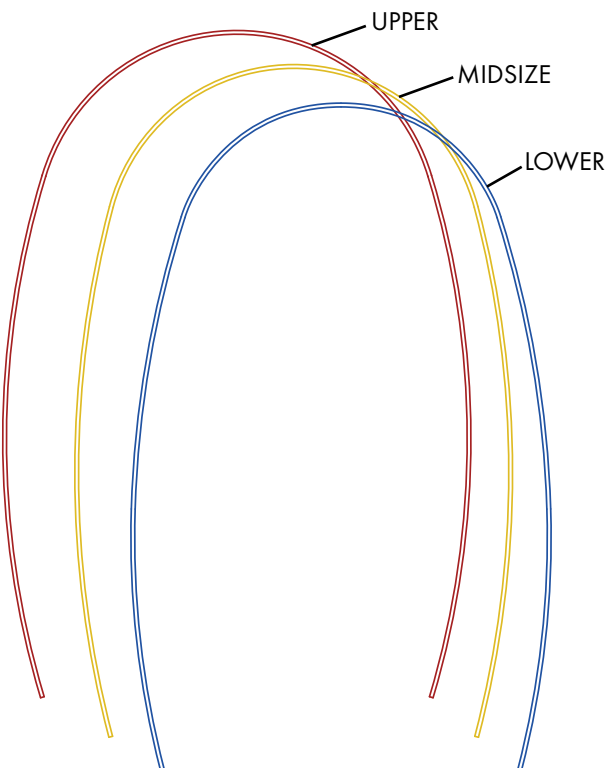

NATURAL STAINLESS STEEL

MBT*** SQUARE AND ROTH COMPATIBLE