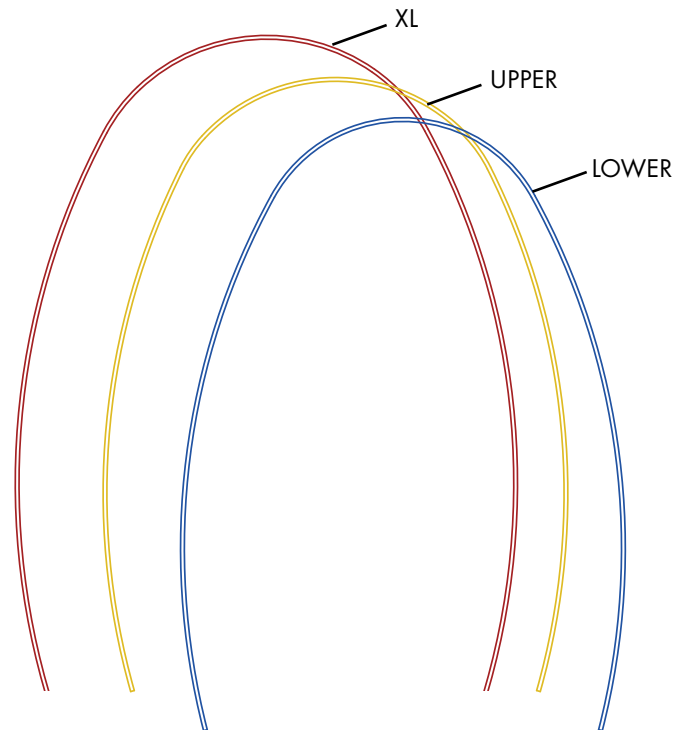

Archforms pictured are actual size

BROAD NITI

YOUTH

MBT*** OVOID COMPATIBLE.

Stainless Steel

Permanent Electro-Etched Midlines

Upper	3 marks
Lower	1 mark
Progressive XL	2 marks
Natural Mid-size	2 marks

NiTi