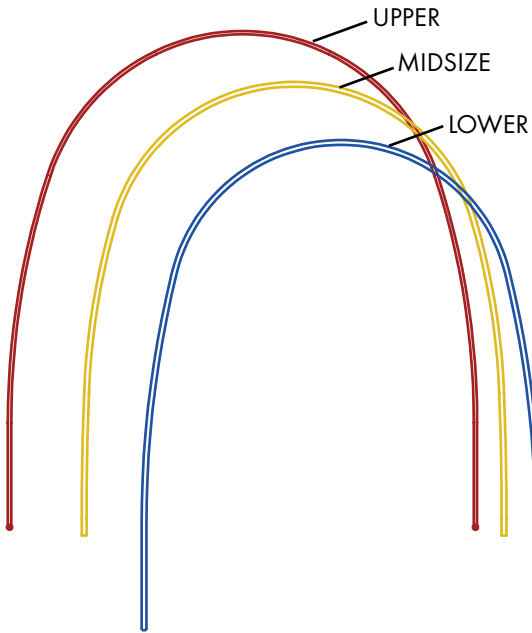

NATURAL NITI

MBT*** SQUARE AND ROTH COMPATIBLE