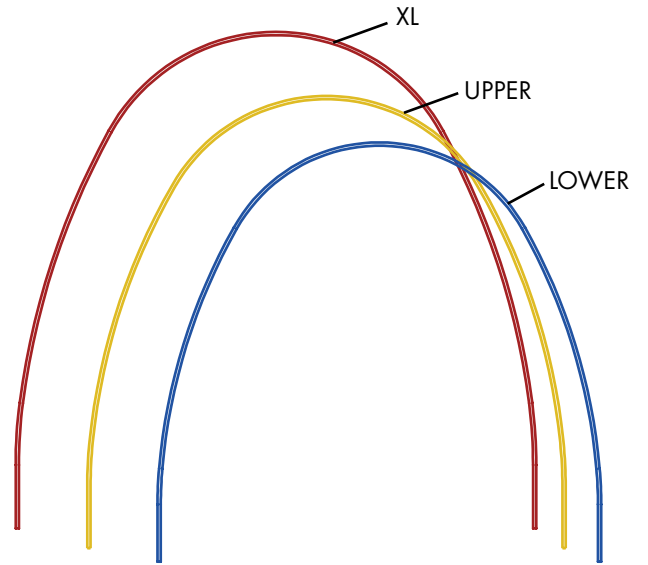

PROGRESSIVE NITI

PROGRESSIVE XL IS DAMON® COMPATIBLE