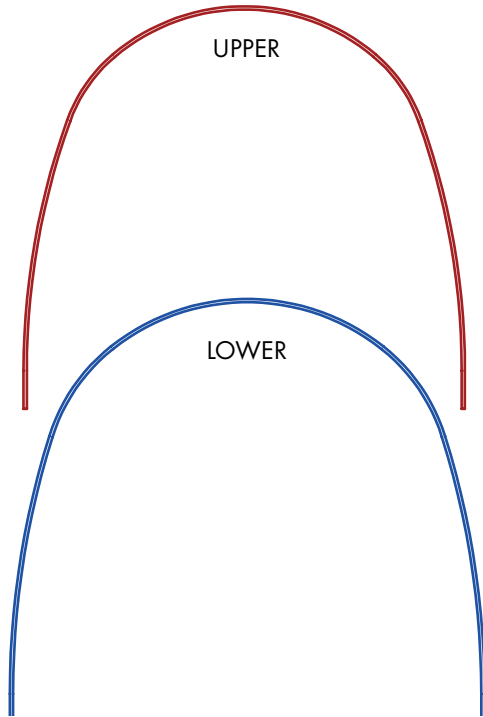

Archforms pictured are actual size

BROAD NITI

YOUTH

MBT*** OVOID COMPATIBLE.

Stainless Steel

Permanent Electro-Etched Midlines

Upper	3 marks
Lower	1 mark
Progressive XL	2 marks
Natural Mid-size	2 marks

NiTi